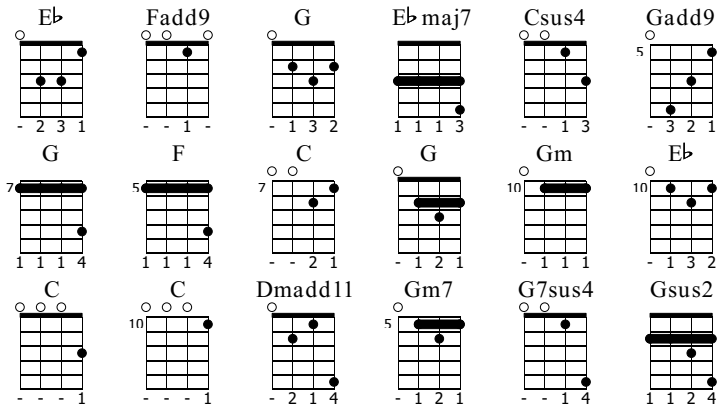

KISS FROM A ROSE

Music by Seal, arranged by Kalei Gamiao

Transcribed by Bertrand Le Nistour
Original video at <http://youtu.be/F2a6RUt2p-w>

High G Tuning

♩ = 84

Ukulele

A Intro

mf
let ring throughout

Chords: E♭, Fadd9

B II

♩ = 92

Chords: G, E♭ maj7

Chords: Csus4, Gadd9

♩ = 132

B Verse

Musical notation for measures 10-11. Chords: G, Eb maj7, Csus4, 1/2B II. Lyrics: *i m i m i m*. Includes guitar tablature.

Musical notation for measures 12-13. Chords: G, Eb maj7, Csus4. Includes guitar tablature.

Musical notation for measures 14-15. Chords: G, F, C. Includes guitar tablature.

Musical notation for measures 16-17. Chords: Gadd9, Eb, Fadd9. Includes guitar tablature.

Musical notation for measures 18-19. Chords: Eb, Fadd9, G. Lyrics: *m i i i*. Section **C** Verse. Includes guitar tablature.

20 **Gm** **E♭**

TAB: 10 10 10 8 8 10 8 | 10 11 10 8 10 8 1 0 1 3

22 **G** **E♭**