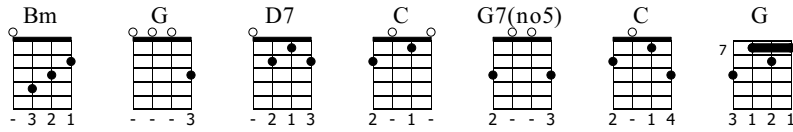

HOKULE'A STAR OF GLADNESS

Music by Makaha Sons Of Ni'ihau, As played by Noah Campbell

Original video : <https://vimeo.com/136183038>

Transcribed by Bertrand Le Nistour

DGBE

♩. = 120

Ukulele

1

Bm

mf *p* *i* *m* *p* *i* *p* *i* *m* *i* *m* *i* *p* *i* *i* *p*

let ring throughout

TAB: 3 4 0 3 4 3 0 3 4 3 2 3 3 0 3 4 0 0

3

i *p* *i* *m* *p* *i* *p* *i* *m* *m* *i* *p* *i* *p* *i*

TAB: 3 4 0 3 4 3 0 3 4 3 2 3 3 0 3 4 4 0 0

5

G

f *i* *i* *i* *p* *i* *i* *i* *i* *p* *i* *i* *i* *p* *i* *i* *i*

TAB: 3 0 3 2 2 2 0 0 0 0 2 0 2 0 0 0 0

7

8

TAB: 0 0 3 2 2 0 0 0 0 2 0 2 0 0 0 0 0